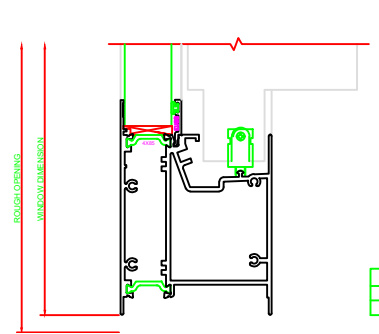

200 SILL
SERIES: 3500

201 SILL
SERIES: 3500